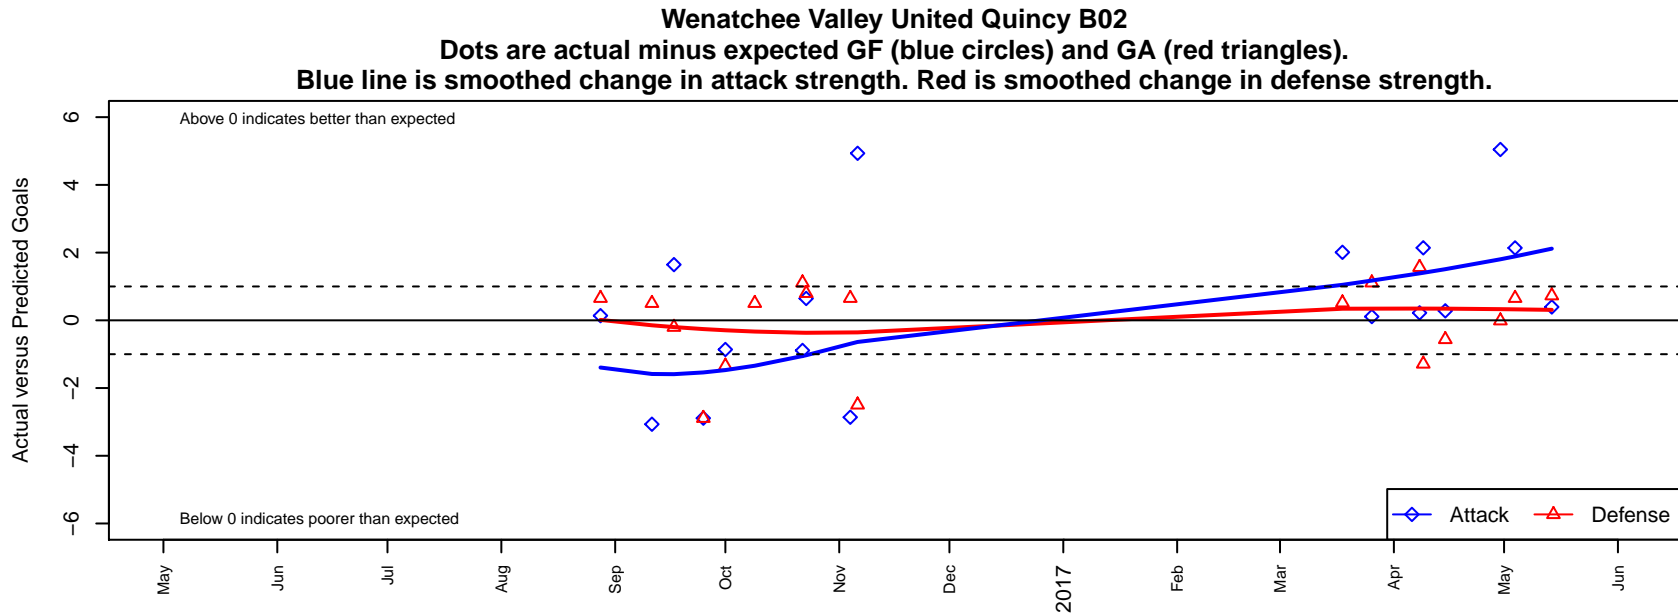

**attack and defense variance (black dot)
relative to other teams
and top 10 in region**

**attack and defense rating
relative to others at age
and all opponents in last 13 months**

Wenatchee Valley United Quincy B02

Wenatchee FC
Quincy, WA
B02 total strength=1273
attack=10.7 defense=2.49
fall league = PSPL–Inland Copa 2 U15
spr league = Spr PSPL–Inland Copa 1 U15
notes= Chargers

alt names used:
WV UNITED SOCCER CLUB Quincy Chargers
UNITED SC Quincy Chargers B02
UNITED SC Quincy Chargers B02

Venues played:
2016 PSPL–Inland Copa 2 U15
2016 Spr PSPL–Inland Copa 1 U15