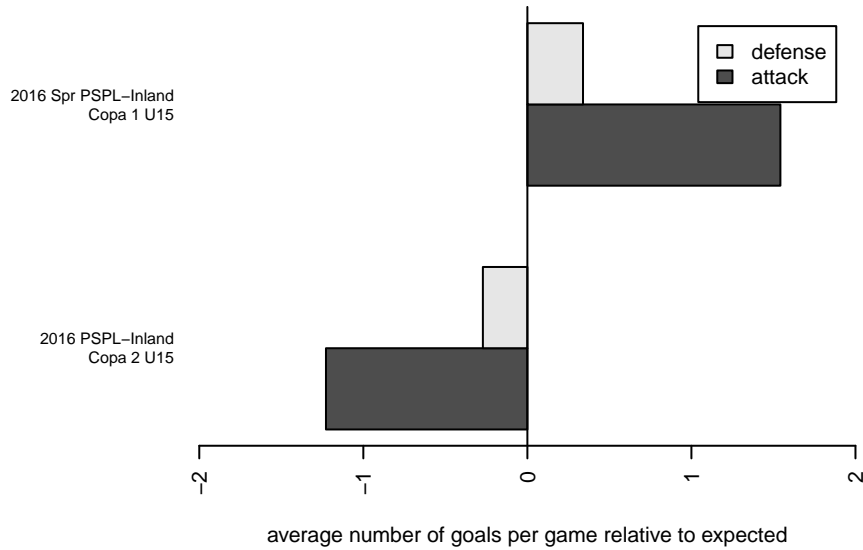

Performance relative to 13 month average